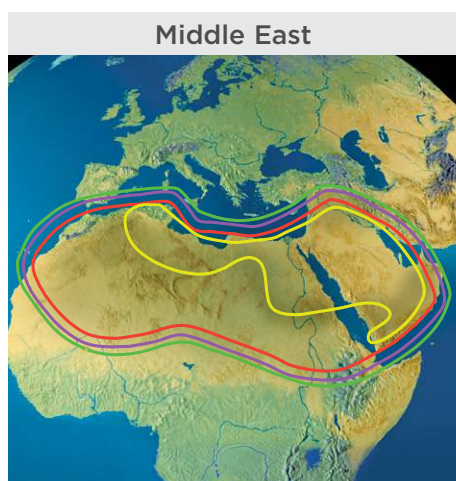

visit: kvh.com/tvfootprints

¹⁶ European coverage for TV1 represents specific beams, please visit kvh.com/tvfootprints for details. Testing for the TV1 is currently in progress; contact your local distributor/dealer for more information.

¹⁷ Light shaded area in map indicates an area where satellite elevation has exceeded the elevation limits of certain antenna systems. See the specific service coverage maps at kvh.com/tvfootprintsasia for details.