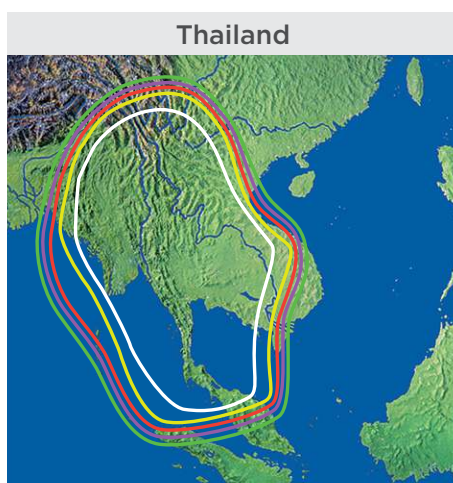

visit: kvh.com/tvfootprints

¹⁶ European coverage for TV1 represents specific beams, please visit kvh.com/tvfootprints for details. Testing for the TV1 is currently in progress; contact your local distributor/dealer for more information.

¹⁷ Light shaded area in map indicates an area where satellite elevation has exceeded the elevation limits of certain antenna systems. See the specific service coverage maps at kvh.com/tvfootprintsasia for details.