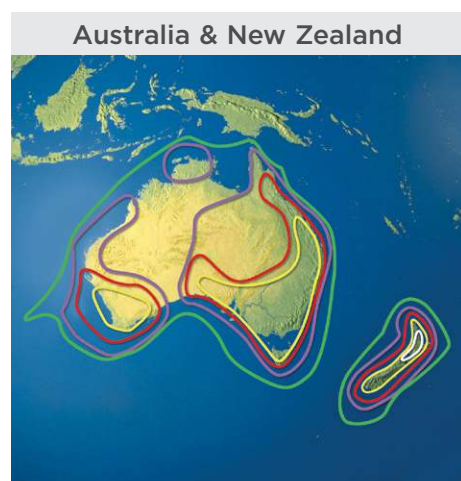

visit: kvh.com/tvfootprints

¹⁶ European coverage for TV1 represents specific beams, please visit kvh.com/tvfootprints for details. Testing for the TV1 is currently in progress; contact your local distributor/dealer for more information.

¹⁷ Light shaded area in map indicates an area where satellite elevation has exceeded the elevation limits of certain antenna systems. See the specific service coverage maps at kvh.com/tvfootprintsasia for details.