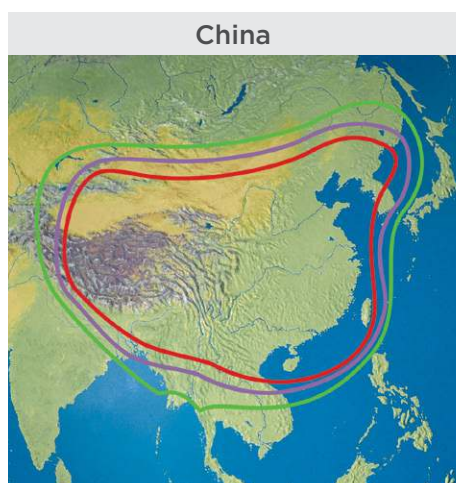

visit: kvh.com/tvfootprints

¹⁶ European coverage for TV1 represents specific beams, please visit kvh.com/tvfootprints for details. Testing for the TV1 is currently in progress; contact your local distributor/dealer for more information.

¹⁷ Light shaded area in map indicates an area where satellite elevation has exceeded the elevation limits of certain antenna systems. See the specific service coverage maps at kvh.com/tvfootprintsasia for details.