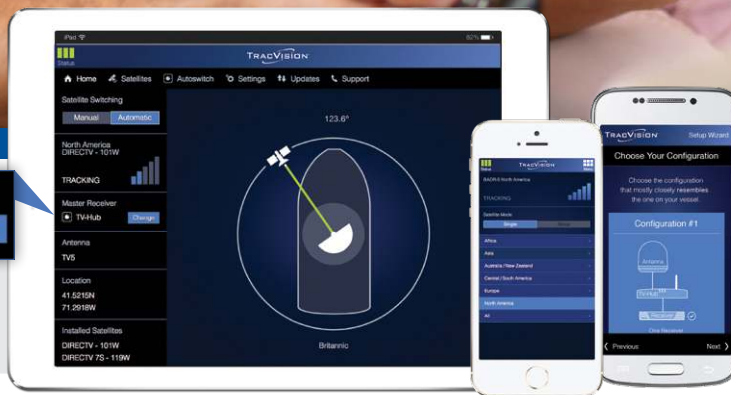

TracVision TV-Hub: the centre of it all

The innovative TracVision TV-Hub integrates the advanced functionality of the TV-series system into one streamlined unit, providing features that make the TV-series very easy to use:

- ▶ IP-enabled antenna control unit with Ethernet connection and built-in Wi-Fi interface allows access to system information from any Wi-Fi device
- ▶ Automatic satellite switching makes it easy to access all programming and local channels wherever you travel, and with whatever service you use
- ▶ Built-in DiSEqC protocol supports linear TV services around the world
- ▶ Built-in SWM-compatible technology supports DIRECTV programming
- ▶ Built-in DISH Pro output supports DISH Network® and Bell TV service
- ▶ Two output ports provide the flexibility to use legacy receivers
- ▶ Status indicators quickly convey information about antenna state and power
- ▶ 10-30 VDC power input to the TV-Hub provides power to the antenna
- ▶ NMEA 0183/2000 inputs for heading and GPS enable fastest satellite acquisition

Master Receiver
TV-Hub [Change](#)

IP AutoSwitch option enables simple Master Receiver selection from any mobile device or computer for automatic switching in multiple receiver installations.

Wizard for easy installation and setup.

With the TracVision HD-series, everyone onboard can watch whatever they want, on whatever TV they want, whenever they want, in sharp HD resolution – with full DVR support. Plus, setup and maintenance are a snap with KVH's IP-enabled antenna control unit and TracVision iOS apps.