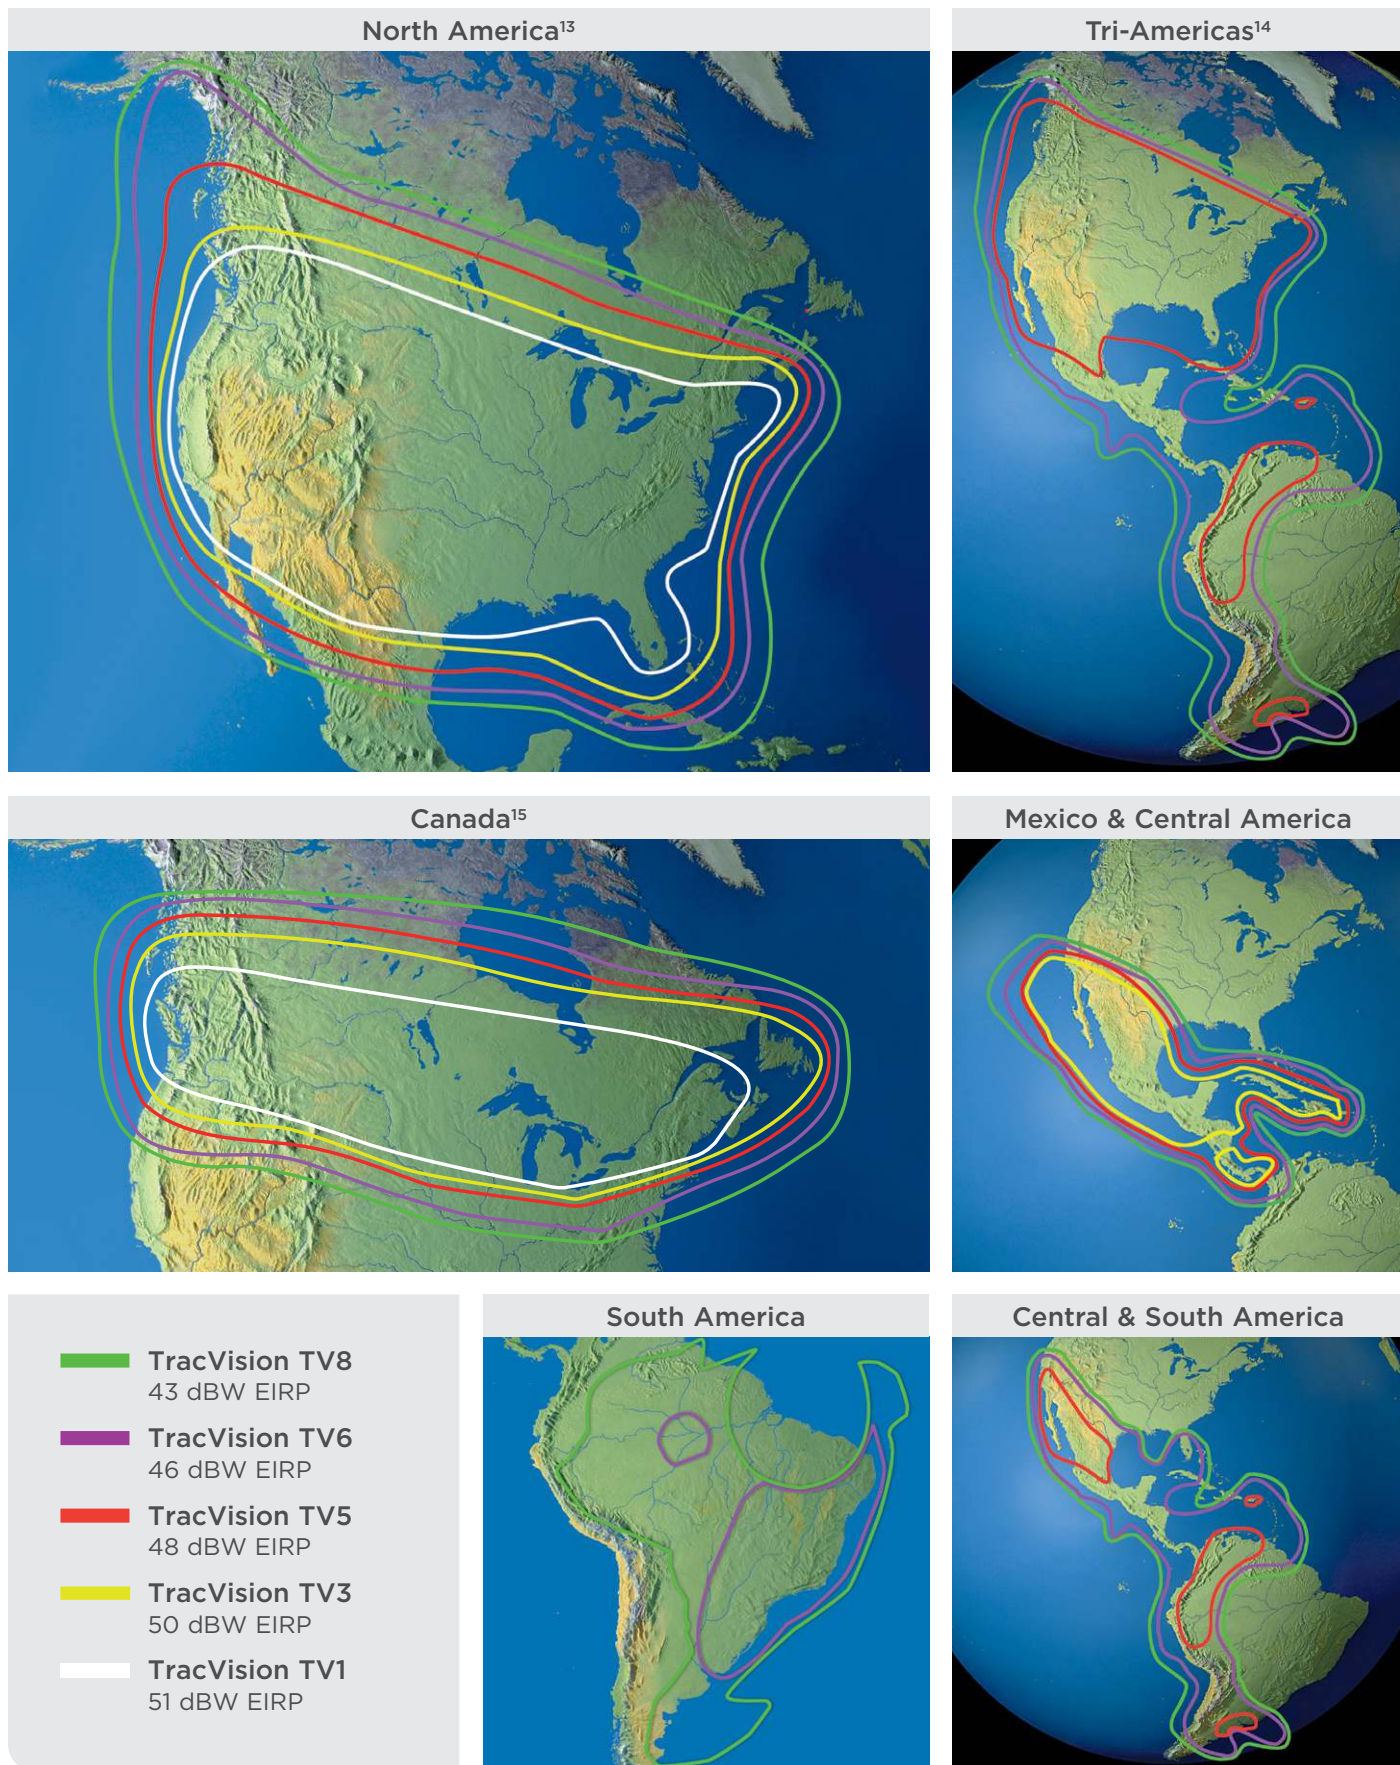

Worldwide Ku-band Coverage¹²

Maps represent general coverage areas only. For details on specific service coverage areas,

¹² These maps are representative. For detailed information about the programming available from different service providers and coverage as it pertains to specific satellite services, please visit www.kvh.com/tvfootprints. KVH Industries does not have control over the programming or operation of the satellites or services that are covered in this document. The coverage maps for these satellites are provided as reference only and may change in the future or could be impacted by weather conditions. KVH provides no guarantees of satellite coverage, satellite availability, programming available on any specific satellite service, or compatibility of the TracVision system with new satellites that may be launched in the future. Please note that all Minimum EIRP values are average approximate figures that may vary according to actual transponder frequency and location.

¹³ This map is for reference only. Please visit kvh.com/tvfootprints for specific coverage maps for DIRECTV and DISH Network.

¹⁴ Optional system configuration, combining North American and Latin American coverage footprints. Contact KVH for details and pricing.

¹⁵ Coverage for TV1 is for satellite 91W only.