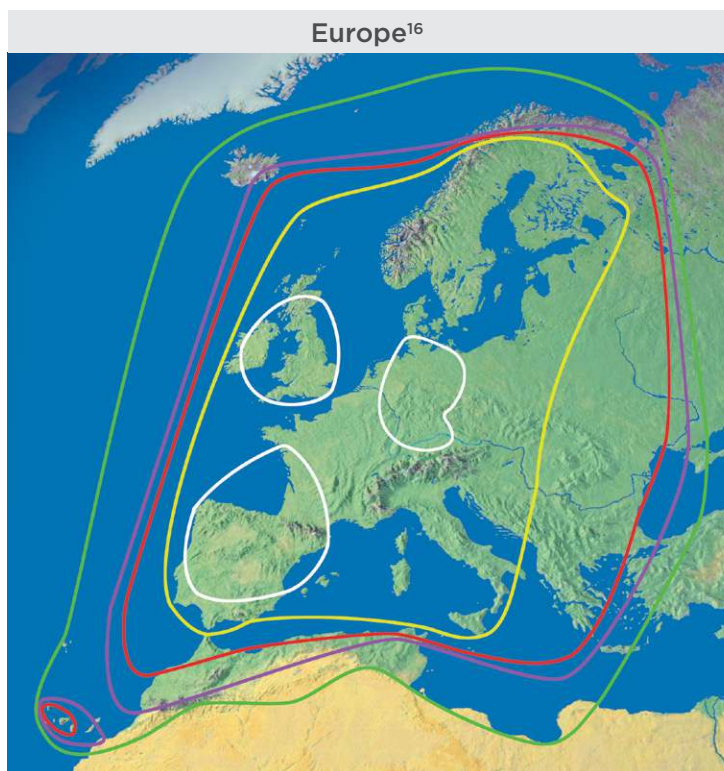

visit: kvh.com/tvfootprints

¹⁶ European coverage for TV1 represents specific beams, please visit kvh.com/tvfootprints for details. Testing for the TV1 is currently in progress; contact your local distributor/dealer for more information.

¹⁷ Light shaded area in map indicates an area where satellite elevation has exceeded the elevation limits of certain antenna systems. See the specific service coverage maps at kvh.com/tvfootprintsasia for details.