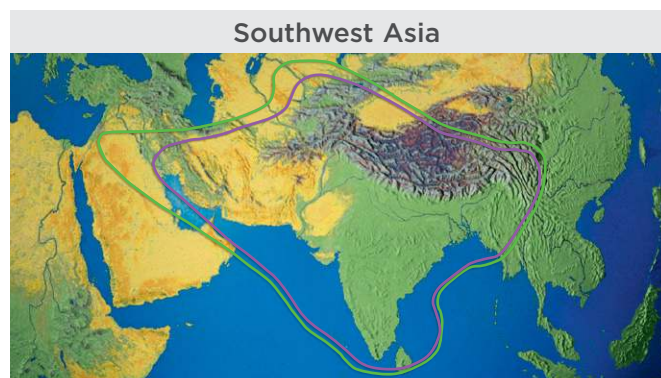

visit: kvh.com/tvfootprints

¹⁶ European coverage for TV1 represents specific beams, please visit kvh.com/tvfootprints for details. Testing for the TV1 is currently in progress; contact your local distributor/dealer for more information.

¹⁷ Light shaded area in map indicates an area where satellite elevation has exceeded the elevation limits of certain antenna systems. See the specific service coverage maps at kvh.com/tvfootprintsasia for details.