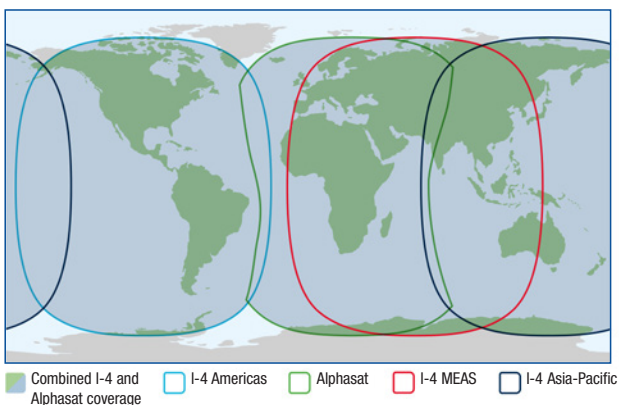

Inmarsat Fleet One Global – Satellite Coverage Map

This map depicts Inmarsat's expectations of coverage following the commercial introduction of Inmarsat's fourth L-band region. It does not represent a guarantee of service. The availability of service at the edge of coverage areas fluctuates depending on various conditions.